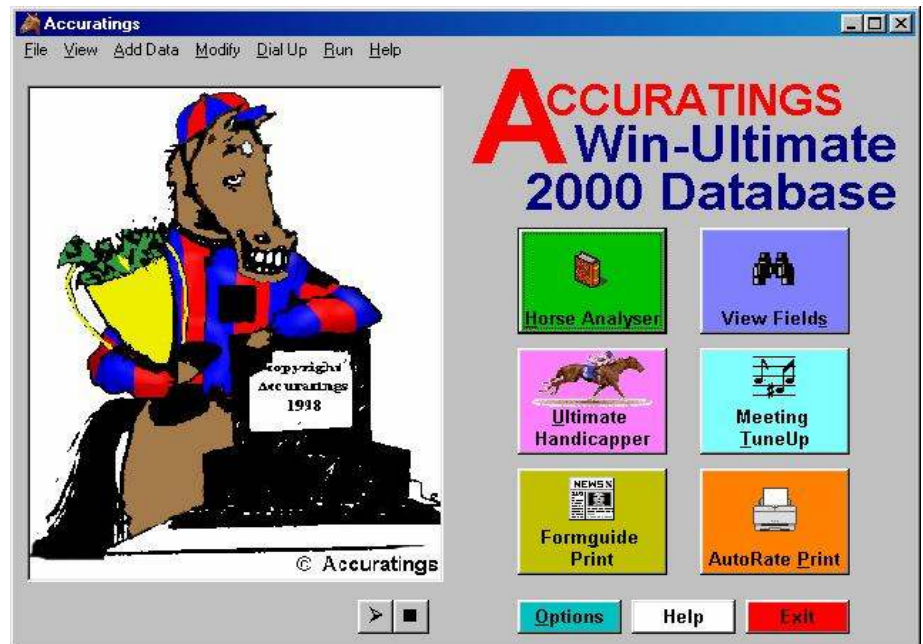

THE ACCURATE ONES -
FORECASTING TOMORROW'S WINNERS TODAY

**Special
Introductory
Price**

It's Here! Accuratings Win-Ultimate 2000 Database

**“More Than A
Formguide!”
Answer All The
Questions You Ever
Wondered About!**

*Established in 1983
Accuratings is
renowned in the
Australian racing
industry for its
expertise, honesty,
integrity and
reliability.*

**THE ACCURATE ONES -
FORECASTING TOMORROW'S
WINNERS TODAY**

Accuratings Services Pty Ltd
3 Aberdeen Rd
Blackburn Vic Australia 3130
Tel: 03 9877 3573
Fax: 03 9878 7722
www accuratings.com.au
email:
horseracing@accuratings.com.au

A.C.N. 006712974

System requirements:
PC with a 486DX/66 MHZ or higher
(Pentium recommended)
Windows 95/98/NT
CD Rom drive
VGA or higher resolution monitor
16 meg Ram (32 meg recommended)
Mouse or similar pointing device
450 megabytes free disk space
Modem 1440 baud or higher

**Minimum computer expertise required
Simply point and click**

**“If you’re fair dinkum about winning at the
punt, this is essential. Much, much more
than a formguide — I reckon it’s fantastic.”**

L.A. of

**“I would recommend your service to anyone
who wishes to punt with success”**

G.R. of Kyneton

- **Up to 15 years of race/horse histories**
- **Twice weekly Updates provide results of EVERY race in Australia and New Zealand, including all non TAB meetings.**
- **Fields & Riders for ALL TAB and**

**Providing The Sophisticated
Tools To Enable You
To Back More Winners**