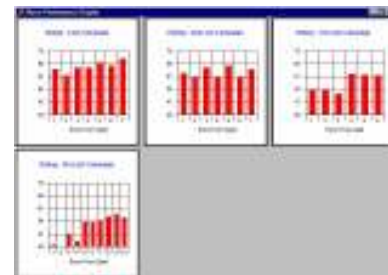

Horse Performance Graphs